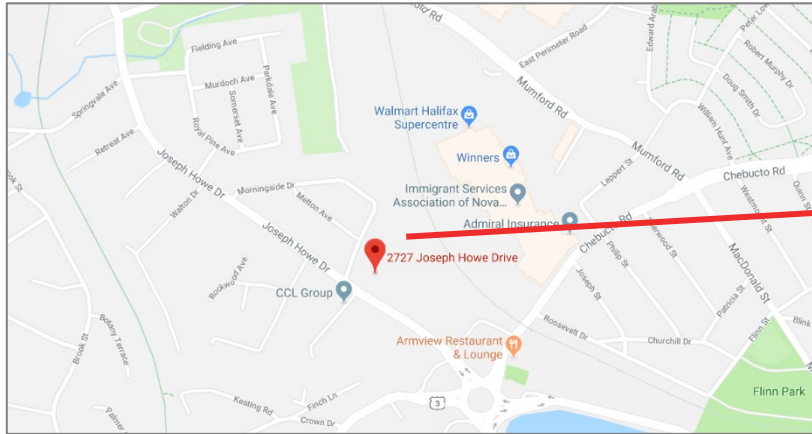

ISANS Joseph Howe

2727 Joseph Howe Drive

Walk to ISANS Joseph Howe from ISANS Mumford

Walk from Philip Street to Chebucto Road
Turn right onto Chebucto Road
Walk to Joseph Howe Drive
Turn right onto Joseph Howe Drive
Walk to number 2727

Take the bus to ISANS Joseph Howe

Use bus number 24
Get off in front of 2727 Joseph Howe Drive

ISANS Joseph Howe

Call Samar at 902-406-7794 or go to her desk on the second floor
Samar will help to find your classroom