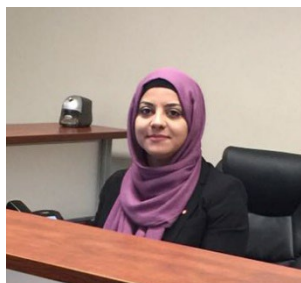

ISANS Joseph Howe

Call Samar at 902-406-7794 or go to her desk on the second floor
Samar will help to find your classroom