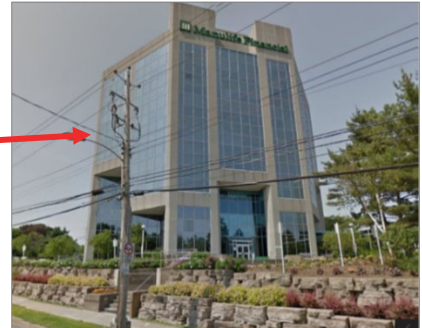

ISANS Joseph Howe

2727 Joseph Howe Drive

Walk to ISANS Joseph Howe from ISANS Mumford

Walk from Philip Street to Chebucto Road
Turn right onto Chebucto Road
Walk to Joseph Howe Drive
Turn right onto Joseph Howe Drive
Walk to number 2727